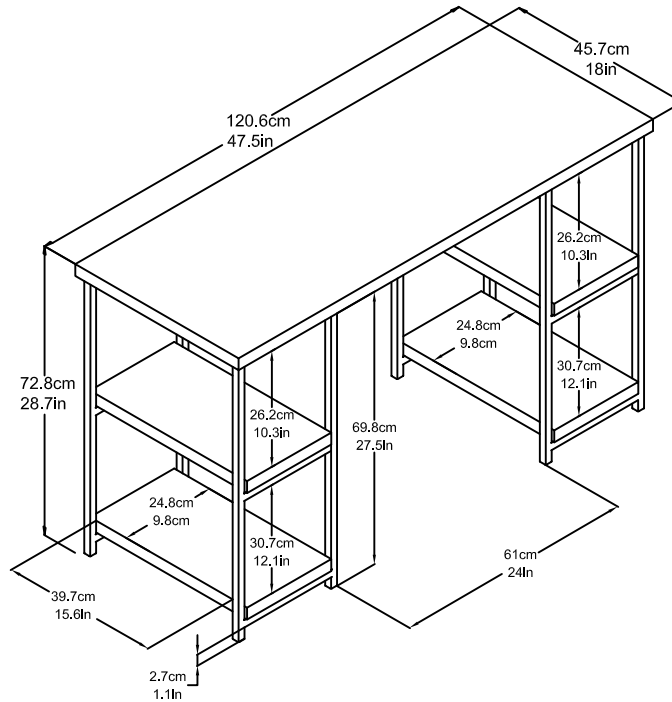

Elmwood Double Ped Desk

Model Number: 9832096PCOM

Finish: Sonoma oak

OVERALL PRODUCT SIZE(in inches)

Desk: 47.5" (W)* 18" (D)* 28.7" (H)

MAXIMUM WEIGHT CAPACITIES